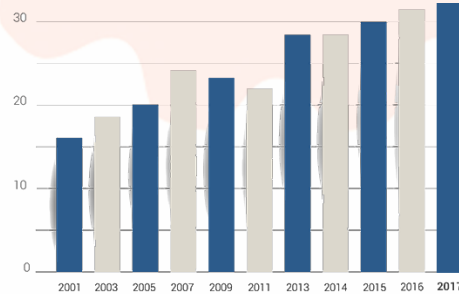

SIR S.p.A.

Soluzioni Industriali Robotizzate
Strada Nazionale del Canaletto Centro, 450
41122 Modena | Italy

www.sir-mo.it

PHONE: +39 059 31 64 811

FAX: +39 059 45 48 75

EMAIL: sir@sir-mo.it