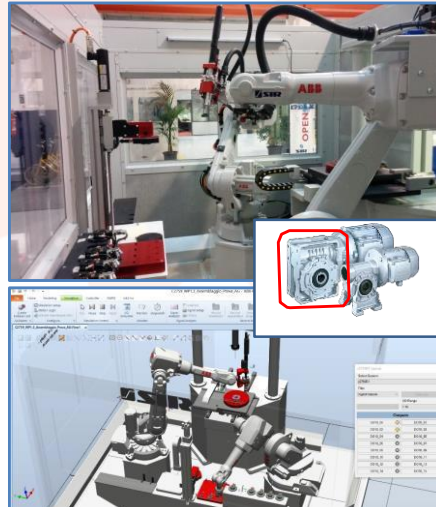

OR4 – High accuracy and reconfigurability robotic system

ACTIVITIES

New architecture of reconfigurable robotic assembly cells (M1-M12):

- **Different control architecture** needed to improve and re-adapt existing plants, and to develop high reconfigurable robotic cells: **PC based and Structured Text** instead of PLC & AVL

Operating modules and their behavioural models, product configuration, tests (M7-M24):

- **Identified the case study** and variances for robotized assembly
- **re-adapting robotic assembly democell**
- analysing case study for preliminary assembly **simulation tests**